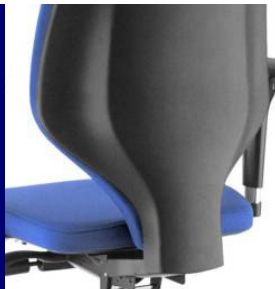

## Contemporary Back inner and Outer

### RGE Backs

Elegant back for ergonomic office furniture

- Unique, sculpted back design
- Internal wooden back inner
- Headrest option available
- Superior ergonomic support
- Integrated Seat Slide and passive waterfall for pressure relief under thighs – standard
- Designed to accommodate RGE AJ101 arms with round pad or Y Arms
- Designed to work with RGE height adjustable back bar assembly
- Many options available