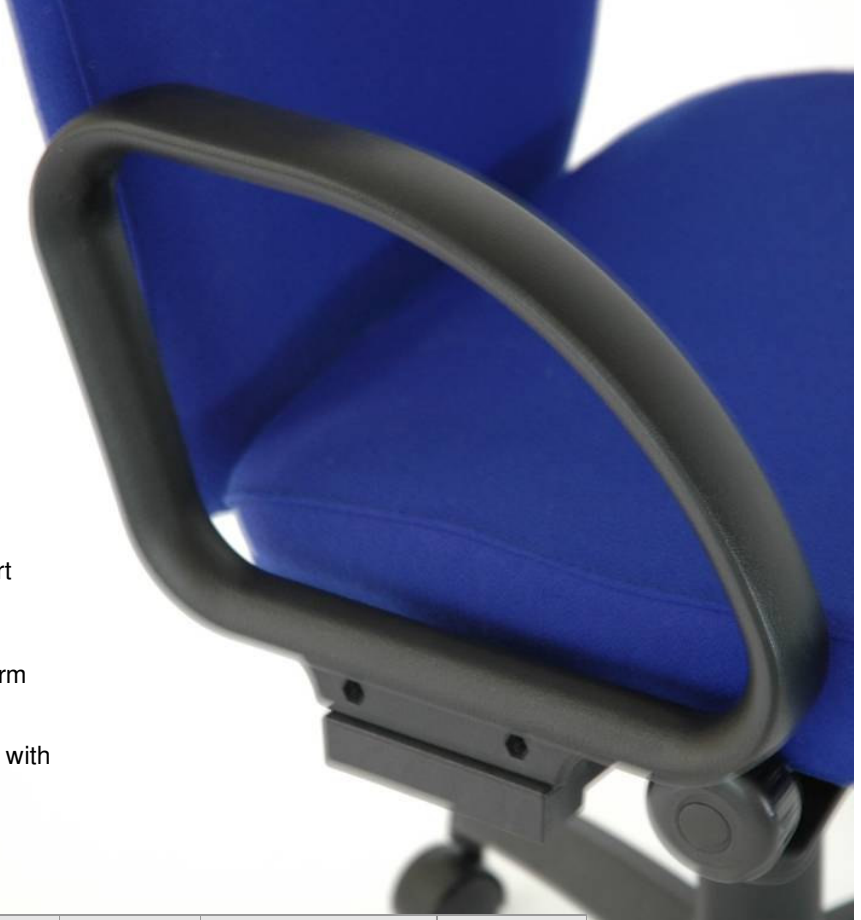

RGE Windsor Arm

Fixed Arms

RGE PP Fixed arms;
Strong, stylish and practical arms from
the worlds leading supplier

- Fixed Arms
- Handed, L/RH
- Fully rounded edges
- Stocked Item
- Smooth curve for style and support
- Fixes to seat
- Made of PP with light texture on arm pad
- Suitable for large executive chairs with fixed armrests

RANGE	MODEL	Material	Colour	Compatibility	Fixing Holes
Fixed Arm	Winsor	PP	Black	Contact RGE	100mm

RGE Engineering Co., Bridge Works, The Avenue, Godmanchester, CAMBS. UK

Tel: +44 (0) 1480 450771

Fax: +44 (0) 1480 411359