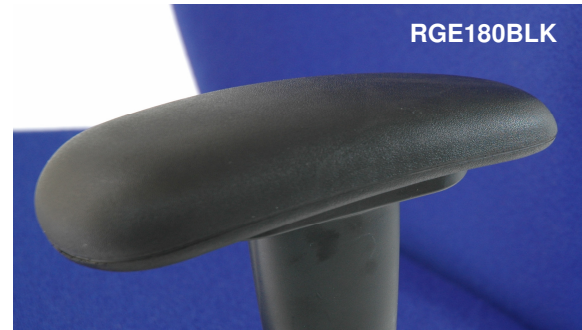

RGE04BLK, RGE180BLK & RGE 181BLK PU Pads

RGE PU and PP Pads

Providing comfortable and affordable

- RGE PU Pads come in a variety of styles and designs. Here are off-the-shelf items
- Custom made PU pads available for customer specific designs
- RGE Design house can provide styling, detailed design and tooling of all parts on chairs. Custom PU pads is very popular
- Tooling produced in-house by RGE
- Competitive pricing

RGE180BLK

RGE Engineering Co., Bridge Works, The Avenue, Godmanchester, CAMBS. UK

Tel: +44 (0) 1480 450771

Fax: +44 (0) 1480 411359

Email: Sales@rgegroup.com

www.rgegroup.com