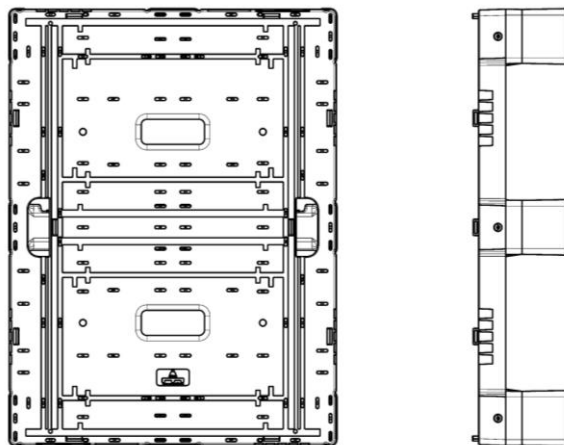

Universal Display Pallet

Product Specification Document

General Details

Product Description	Document Ref.	Issue Date
RGE Universal Display Pallet	15-1350-02	15/05/2015

Dimensions

Length	800 mm
Width	600 mm
Height	160 mm

Weight

Full Assembly	5.7 kg
---------------	--------

Colour

Pallet Base & Legs	Black
Retractable Clips	Red

Material

Pallet Base & Legs	Virgin Polypropylene (PP) <i>recyclable</i>
Retractable Clips	Virgin Polyoxymethylene (POM / Acetal) <i>recyclable</i>

Loading

Maximum Dynamic Load	500 kg
Units per Standard Articulated Load	858